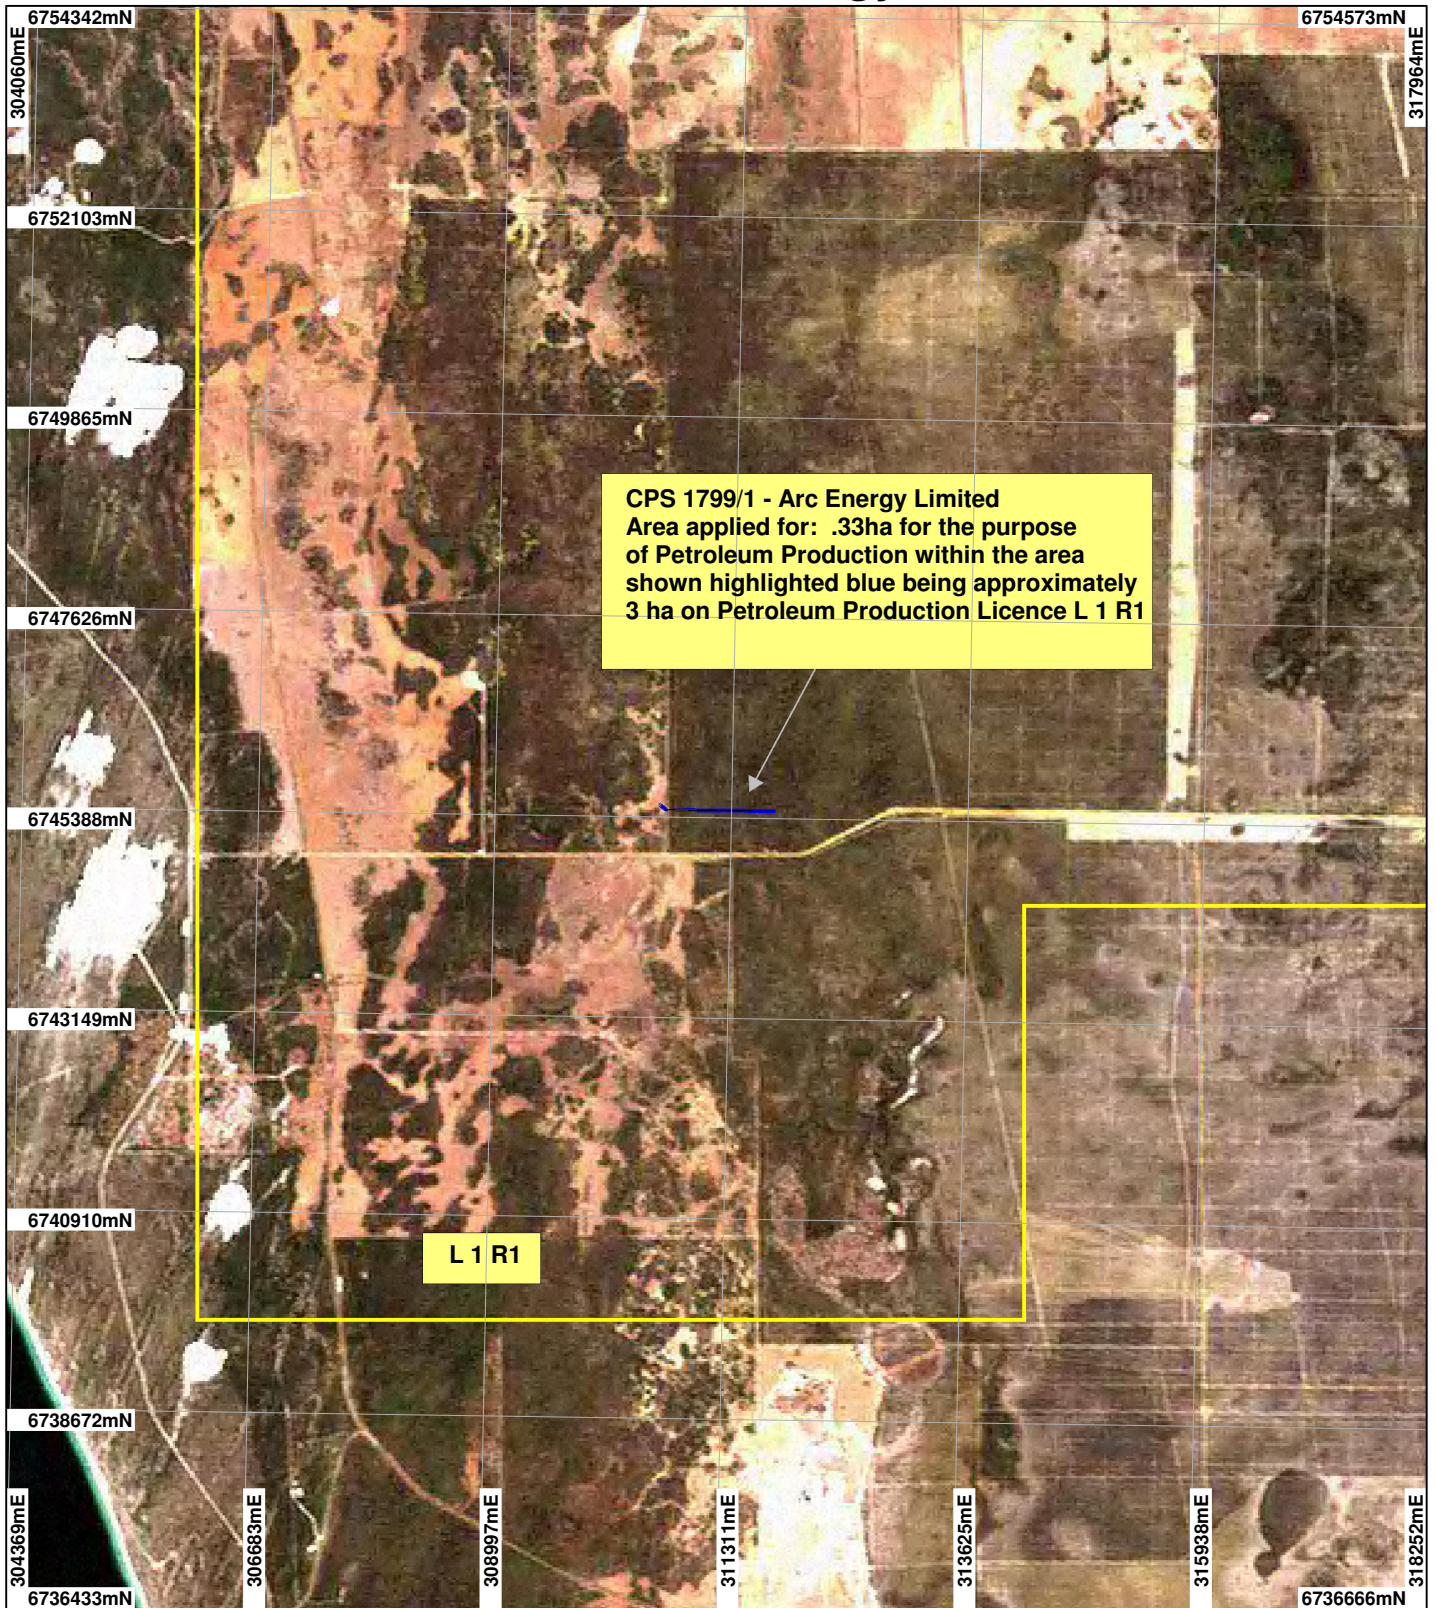

# CPS 1799/1 - Arc Energy Limited

CPS 1799/1 - Arc Energy Limited  
 Area applied for: .33ha for the purpose  
 of Petroleum Production within the area  
 shown highlighted blue being approximately  
 3 ha on Petroleum Production Licence L 1 R1

## LEGEND

- Clearing Instruments
  - Petroleum Titles - DOIR
- Western Australia ETM 25m  
 543 - AGO 04

Scale 1:80000  
 (Approximate when reproduced at A4)

Geocentric Datum Australia 1994

Note: the data in this map have not been projected. This may result in geometric distortion or measurement inaccuracies.